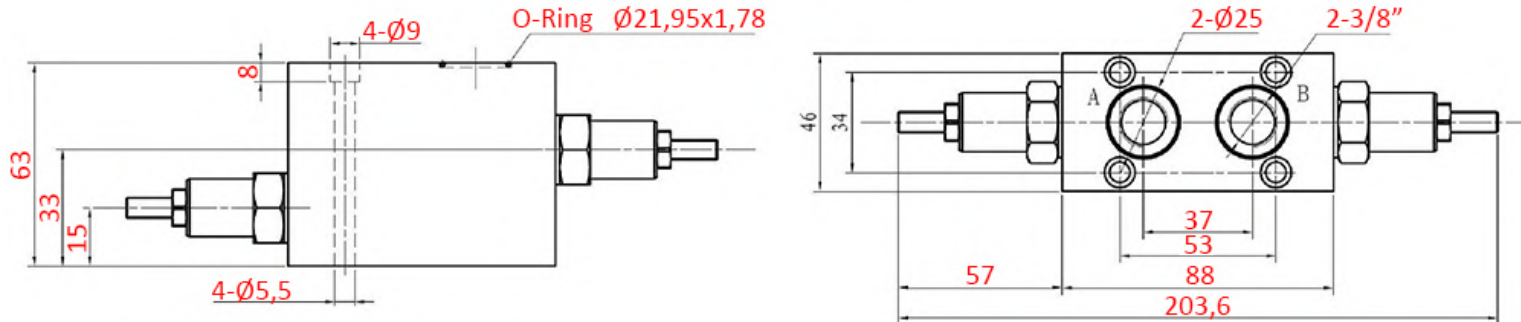

13479

[mm]

Šifra / Code		13479
Max. Pretok / Max. Flow	[l/min]	40
Max. Tlak / Max. Pressure	[bar]	315
Navoj / Thread	[\"	3/8\"