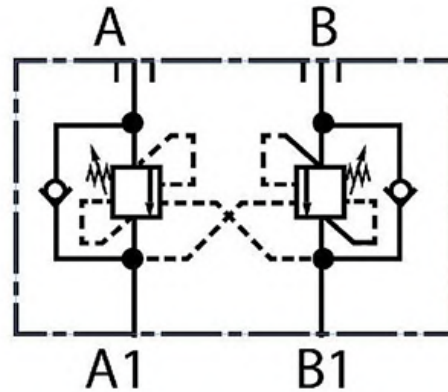

13479

[mm]

Šifra / Code		13479
Max. Pretok / Max. Flow	[l/min]	40
Max. Tlak / Max. Pressure	[bar]	315
Navoj / Thread	[\"	3/8\"